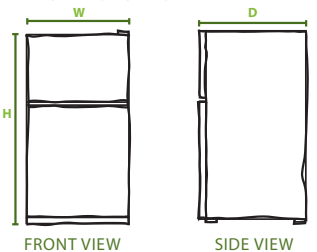

H
Red Doors with Silver Cabinet and Trim

QuickTap

S
Stainless Steel Doors with Black Cabinet and Trim

E
White Dry-Erase Doors with White Cabinet and Trim

dot

DIMENSIONS

Amana[®]

amana.com